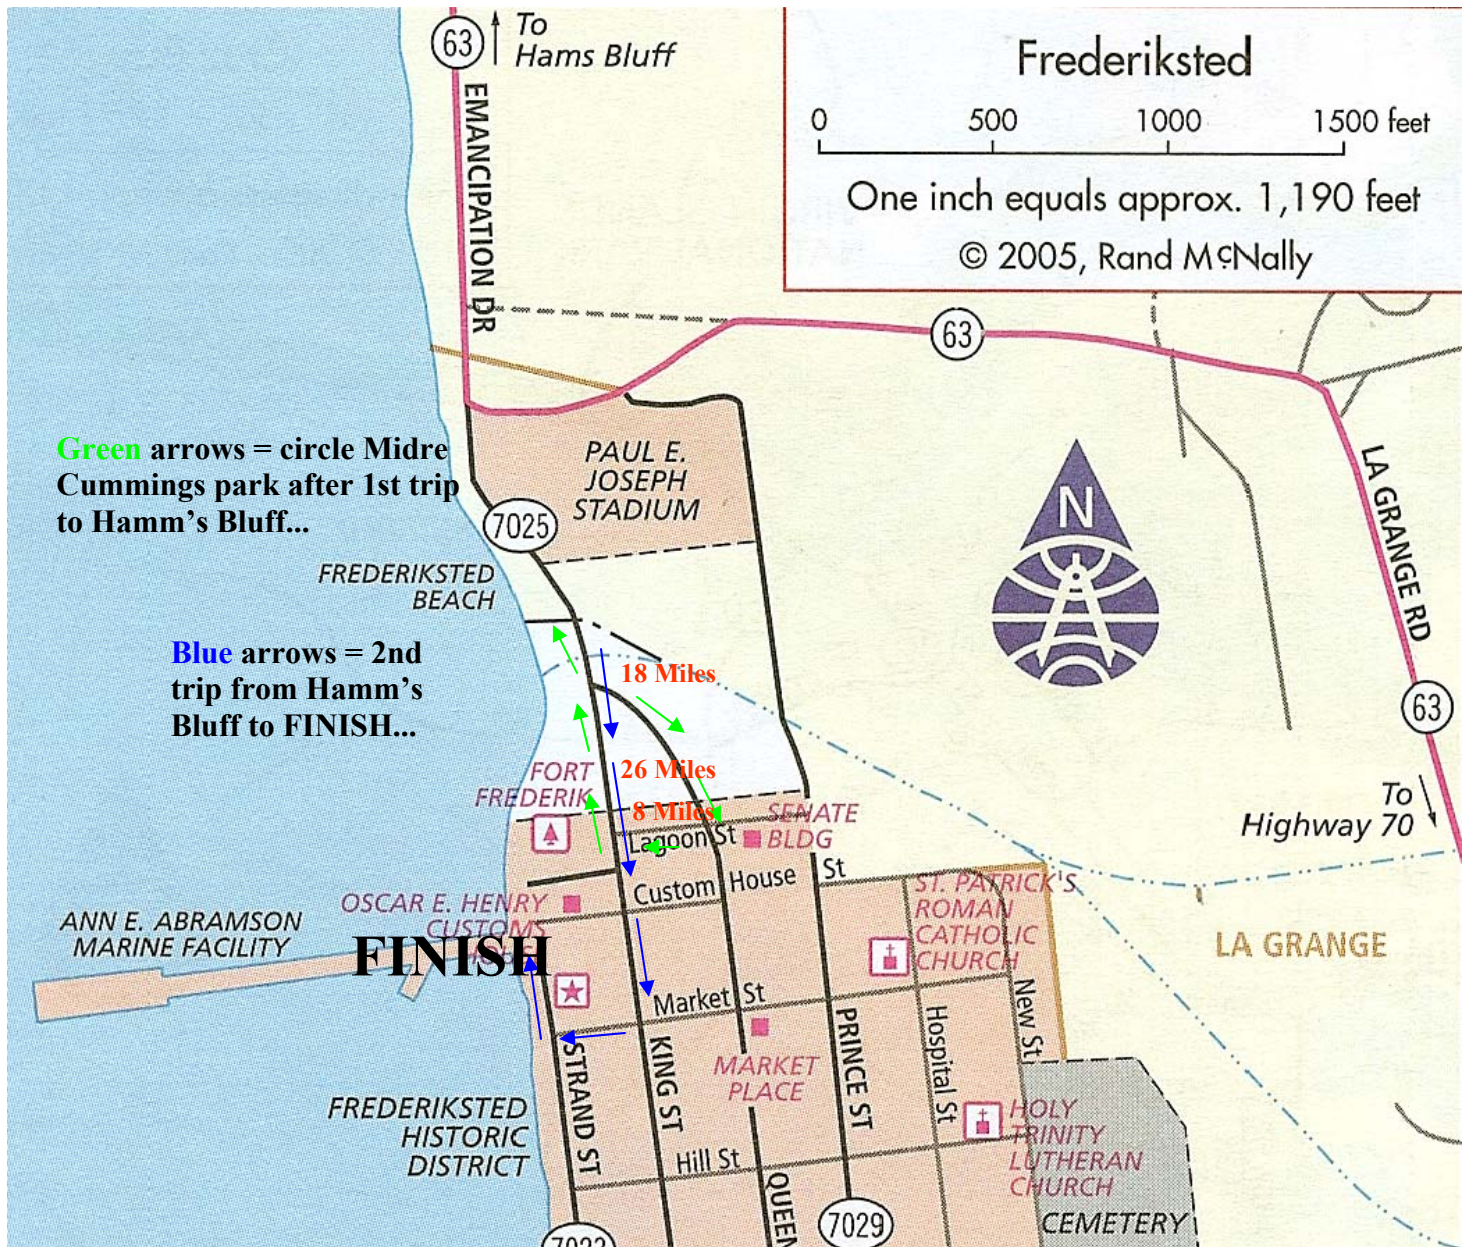

This is a detail of the Frederiksted town area where runners will pass through more than once. Logon to: <http://virginislandspace.org> for St.Croix International Marathon course map

Aid Stations (approx.) 5k, 5m, 7m, 8m, 10m, 11m, 12m, 13m, 14m, 17m, 18m, 20m, 23m, 24m, 26m, FINISH