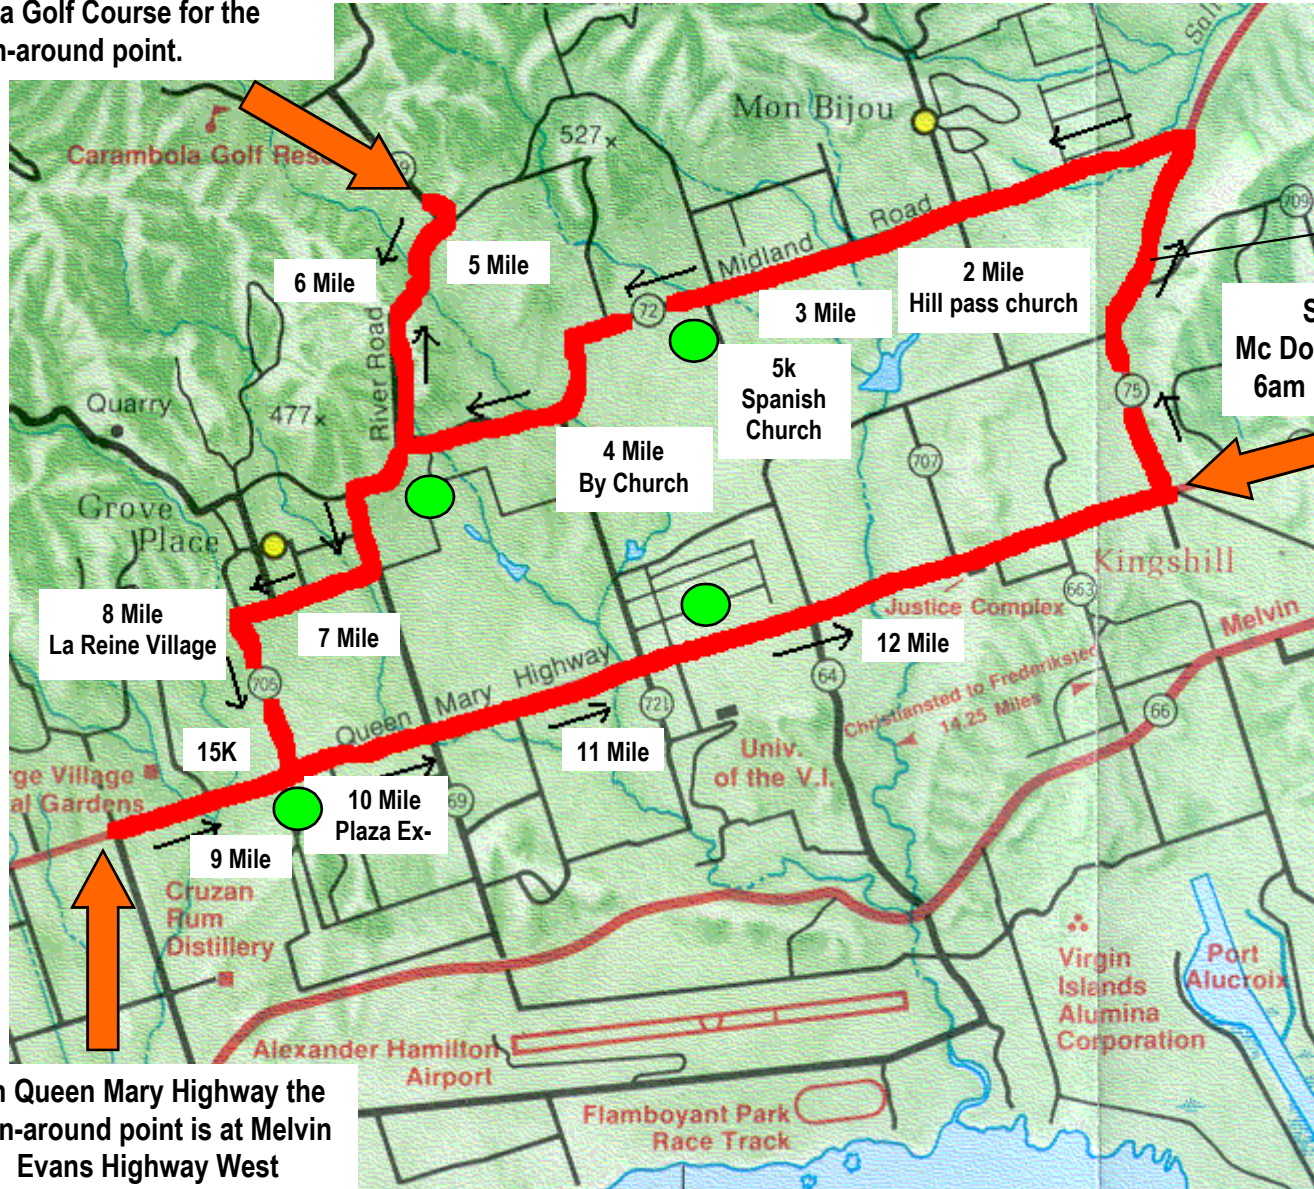

Course Map 30th Virgin Islands Half-Marathon
November 28, 2004

On River Road run past the entrance to Carambola Golf Course for the turn-around point.

1 Mile By Toyota
Start and Finish
Mc Donald's Villa La Reine
6am November 28, 2004

6 Aid stations will have water and Gatorade on the course...see this sympl on map

Woodson Junior High School Intersection Shanty...

River Road to Carambola Intersection...out and back

Queen Mary Highway and road to La Reine intersection... out and back...

UVI Shanty...

Organized by:

On Queen Mary Highway the turn-around point is at Melvin Evans Highway West