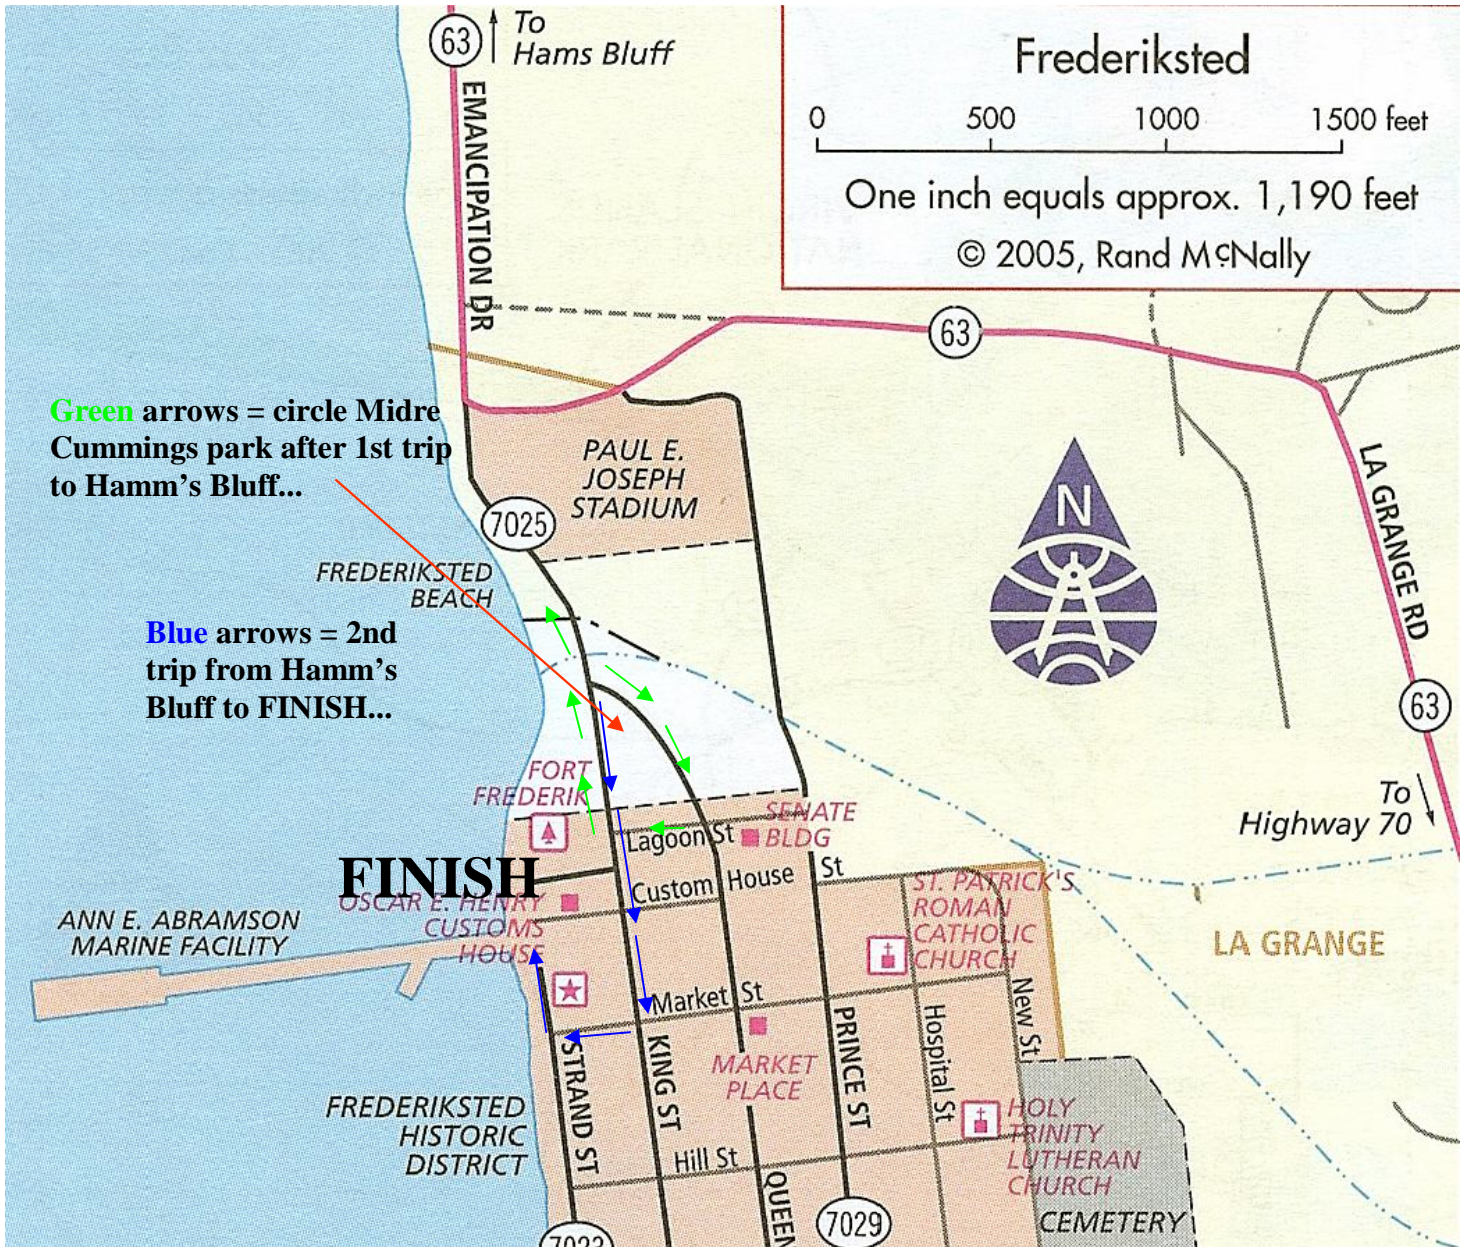

This is a detail of the Frederiksted town area where runners will pass through more than once.
 Logon to: <http://virginislandspace.org> for St.Croix International Marathon course map

Aid Stations 5k, 5m, 7m, 8m, 10m, 11m, 13m, 14m, 17m, 18m, 20m, 23m, 24m, 26m, FINISH